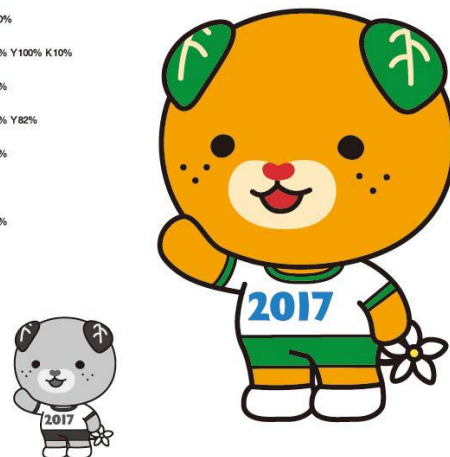

あいさつ

1. COLOR
2. DIC 122 M45% Y100%
   - DIC 250 C85% M10% Y100% K10%
   - DIC 2060 M10% Y30%
   - DIC 156 C11% M92% Y82%
   - DIC 125 M10% Y80%
   - DIC 582 K100%
   - DIC 2593 C80% M40%

- K 30%
- K 90%
- K 10%
- K 75%
- K 20%
- K100%
- K 80%