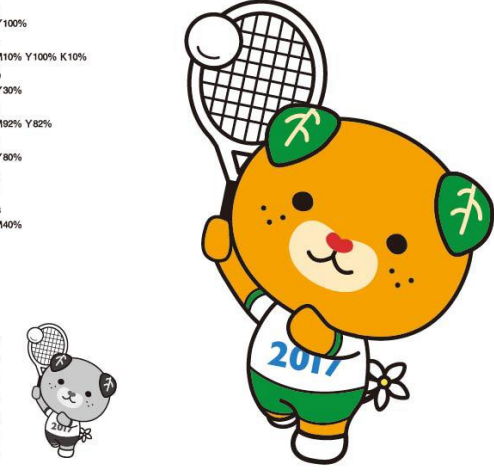

- K 30%
- K 90%
- K 10%
- K 75%
- K 20%
- K100%
- K 80%
- K 9%
- K 70%

正式競技

ソフトテニス

● COLOR

- DIC 122  
M45% Y100%
- DIC 250  
C85% M10% Y100% K10%
- DIC 2080  
M10% Y30%
- DIC 156  
C11% M92% Y82%
- DIC 125  
M10% Y80%
- DIC 582  
K100%
- DIC 2593  
C80% M40%

- K 30%
- K 90%
- K 10%
- K 75%
- K 20%
- K100%
- K 80%

正式競技

卓球

● COLOR

- DIC 122  
M45% Y100%
- DIC 250  
C85% M10% Y100% K10%
- DIC 2080  
M10% Y30%
- DIC 156  
C11% M92% Y82%
- DIC 125  
M10% Y80%
- DIC 582  
K100%
- DIC 2593  
C80% M40%